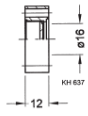

SPECIFICATIONS

Type		DN 16 CF-F	DN 40 CF-F	DN 40 CF-F (sapphire glass)	DN 63 CF-F	DN 100 CF- F	DN 160 CF- F
Vacuum connection		DN 16 CF-F	DN 40 CF-F	DN 40 CF-F	DN 63 CF-F	DN 100 CF- F	DN 160 CF- F
Window		kodial glass	kodial glass	sapphire glass	kodial glass	kodial glass	kodial glass
Seal		iron/nickel	iron/nickel	iron/nickel	iron/nickel	iron/nickel	iron/nickel
Flange		stainless steel 304/1.4301	stainless steel 304/1.4301	stainless steel 304/1.4301	stainless steel 304/1.4301	stainless steel 304/1.4301	stainless steel 304/1.4301
Bakeout temperature	°C	400	400	400	400	400	400
Tightness	mbar•L/s	5×10^{-11}	5×10^{-11}	5×10^{-11}	5×10^{-11}	5×10^{-11}	5×10^{-11}
Pressure (absolute)							
Min.	mbar	1×10^{-10}	1×10^{-10}	1×10^{-10}	1×10^{-10}	1×10^{-10}	1×10^{-10}
Pressure (absolute)							
Max.	bar	2	2	2	2	2	2
Max. at 400 °C	bar	1	1	1	1	1	1
Window thickness	mm	1.5	3	3	3.5	6	8
Weight	kg	0.04	0.24	0.35	0.85	1.4	2.8

DIMENSIONS

214-021

214-022

214-032

214-023

214-024

214-025

Mounting