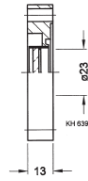

SPECIFICATIONS

Type		DN 16 CF-F	DN 40 CF-F	DN 40 CF-F (sapphire glass)	DN 63 CF-F	DN 100 CF- F	DN 160 CF- F
Vacuum connection		DN 16 CF-F	DN 40 CF-F	DN 40 CF-F	DN 63 CF-F	DN 100 CF- F	DN 160 CF- F
Window		kodial glass	kodial glass	sapphire glass	kodial glass	kodial glass	kodial glass
Seal		iron/nickel	iron/nickel	iron/nickel	iron/nickel	iron/nickel	iron/nickel
Flange		stainless steel 304/1.4301	stainless steel 304/1.4301	stainless steel 304/1.4301	stainless steel 304/1.4301	stainless steel 304/1.4301	stainless steel 304/1.4301
Bakeout temperature	°C	400	400	400	400	400	400
Tightness	mbar•L/s	5×10^{-11}	5×10^{-11}	5×10^{-11}	5×10^{-11}	5×10^{-11}	5×10^{-11}
Pressure (absolute)							
Min.	mbar	1×10^{-10}	1×10^{-10}	1×10^{-10}	1×10^{-10}	1×10^{-10}	1×10^{-10}
Pressure (absolute)							
Max.	bar	2	2	2	2	2	2
Max. at 400 °C	bar	1	1	1	1	1	1
Window thickness	mm	1.5	3	3	3.5	6	8
Weight	kg	0.04	0.24	0.35	0.85	1.4	2.8

DIMENSIONS

214-021

214-022

214-032

214-023

214-024

214-025

Mounting