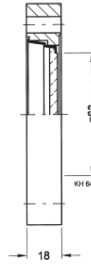

SPECIFICATIONS

Type		DN 16 CF-F	DN 40 CF-F	DN 40 CF-F (sapphire glass)	DN 63 CF-F	DN 100 CF- F	DN 160 CF- F
Vacuum connection		DN 16 CF-F	DN 40 CF-F	DN 40 CF-F	DN 63 CF-F	DN 100 CF- F	DN 160 CF- F
Window		kodial glass	kodial glass	sapphire glass	kodial glass	kodial glass	kodial glass
Seal		iron/nickel	iron/nickel	iron/nickel	iron/nickel	iron/nickel	iron/nickel
Flange		stainless steel 304/1.4301	stainless steel 304/1.4301	stainless steel 304/1.4301	stainless steel 304/1.4301	stainless steel 304/1.4301	stainless steel 304/1.4301
Bakeout temperature	°C	400	400	400	400	400	400
Tightness	mbar•L/s	5×10^{-11}	5×10^{-11}	5×10^{-11}	5×10^{-11}	5×10^{-11}	5×10^{-11}
Pressure (absolute)							
Min.	mbar	1×10^{-10}	1×10^{-10}	1×10^{-10}	1×10^{-10}	1×10^{-10}	1×10^{-10}
Pressure (absolute)							
Max.	bar	2	2	2	2	2	2
Max. at 400 °C	bar	1	1	1	1	1	1
Window thickness	mm	1.5	3	3	3.5	6	8
Weight	kg	0.04	0.24	0.35	0.85	1.4	2.8

DIMENSIONS

214-021

214-022

214-032

214-023

214-024

214-025

Mounting