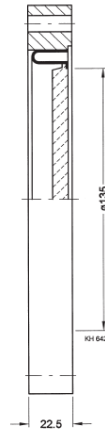

BENEFITS

- Protection window
- With Fe-Ni alloy as transition material
- 2011/65/EU RoHS compliant

ORDER INFORMATION

Type	DN 16 CF-F	DN 40 CF-F	DN 40 CF-F (sapphire glass)	DN 63 CF-F	DN 100 CF- F	DN 160 CF- F
Sapphire sight-glass DN 40 CF-F			214-032			
Screw set for sight glass DN16CF,6pieces	213-416					
Sight glass DN 100 CF-F					214-024	
Sight glass DN 16 CF-F	214-021					
Sight glass DN 160 CF-F						214-025
Sight glass DN 40 CF-F		214-022				
Sight glass DN 63 CF-F				214-023		

SPECIFICATIONS

Type		DN 16 CF-F	DN 40 CF-F	DN 40 CF-F (sapphire glass)	DN 63 CF-F	DN 100 CF- F	DN 160 CF- F
Vacuum connection		DN 16 CF-F	DN 40 CF-F	DN 40 CF-F	DN 63 CF-F	DN 100 CF- F	DN 160 CF- F
Window		kodial glass	kodial glass	sapphire glass	kodial glass	kodial glass	kodial glass
Seal		iron/nickel	iron/nickel	iron/nickel	iron/nickel	iron/nickel	iron/nickel
Flange		stainless steel 304/1.4301	stainless steel 304/1.4301	stainless steel 304/1.4301	stainless steel 304/1.4301	stainless steel 304/1.4301	stainless steel 304/1.4301
Bakeout temperature	°C	400	400	400	400	400	400
Tightness	mbar•L/s	5×10^{-11}	5×10^{-11}	5×10^{-11}	5×10^{-11}	5×10^{-11}	5×10^{-11}
Pressure (absolute)							
Min.	mbar	1×10^{-10}	1×10^{-10}	1×10^{-10}	1×10^{-10}	1×10^{-10}	1×10^{-10}
Pressure (absolute)							
Max.	bar	2	2	2	2	2	2
Max. at 400 °C	bar	1	1	1	1	1	1
Window thickness	mm	1.5	3	3	3.5	6	8
Weight	kg	0.04	0.24	0.35	0.85	1.4	2.8

DIMENSIONS

214-021

214-022

214-032

214-023

214-024

214-025

Mounting