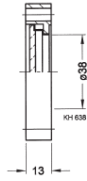

SPECIFICATIONS

Type		DN 16 CF-F	DN 40 CF-F	DN 40 CF-F (sapphire glass)	DN 63 CF-F	DN 100 CF- F	DN 160 CF- F
Vacuum connection		DN 16 CF-F	DN 40 CF-F	DN 40 CF-F	DN 63 CF-F	DN 100 CF- F	DN 160 CF- F
Window		kodial glass	kodial glass	sapphire glass	kodial glass	kodial glass	kodial glass
Seal		iron/nickel	iron/nickel	iron/nickel	iron/nickel	iron/nickel	iron/nickel
Flange		stainless steel 304/1.4301	stainless steel 304/1.4301	stainless steel 304/1.4301	stainless steel 304/1.4301	stainless steel 304/1.4301	stainless steel 304/1.4301
Bakeout temperature	°C	400	400	400	400	400	400
Tightness	mbar•L/s	5×10^{-11}	5×10^{-11}	5×10^{-11}	5×10^{-11}	5×10^{-11}	5×10^{-11}
Pressure (absolute)							
Min.	mbar	1×10^{-10}	1×10^{-10}	1×10^{-10}	1×10^{-10}	1×10^{-10}	1×10^{-10}
Pressure (absolute)							
Max.	bar	2	2	2	2	2	2
Max. at 400 °C	bar	1	1	1	1	1	1
Window thickness	mm	1.5	3	3	3.5	6	8
Weight	kg	0.04	0.24	0.35	0.85	1.4	2.8

DIMENSIONS

214-021

214-022

214-032

214-023

214-024

214-025

Mounting